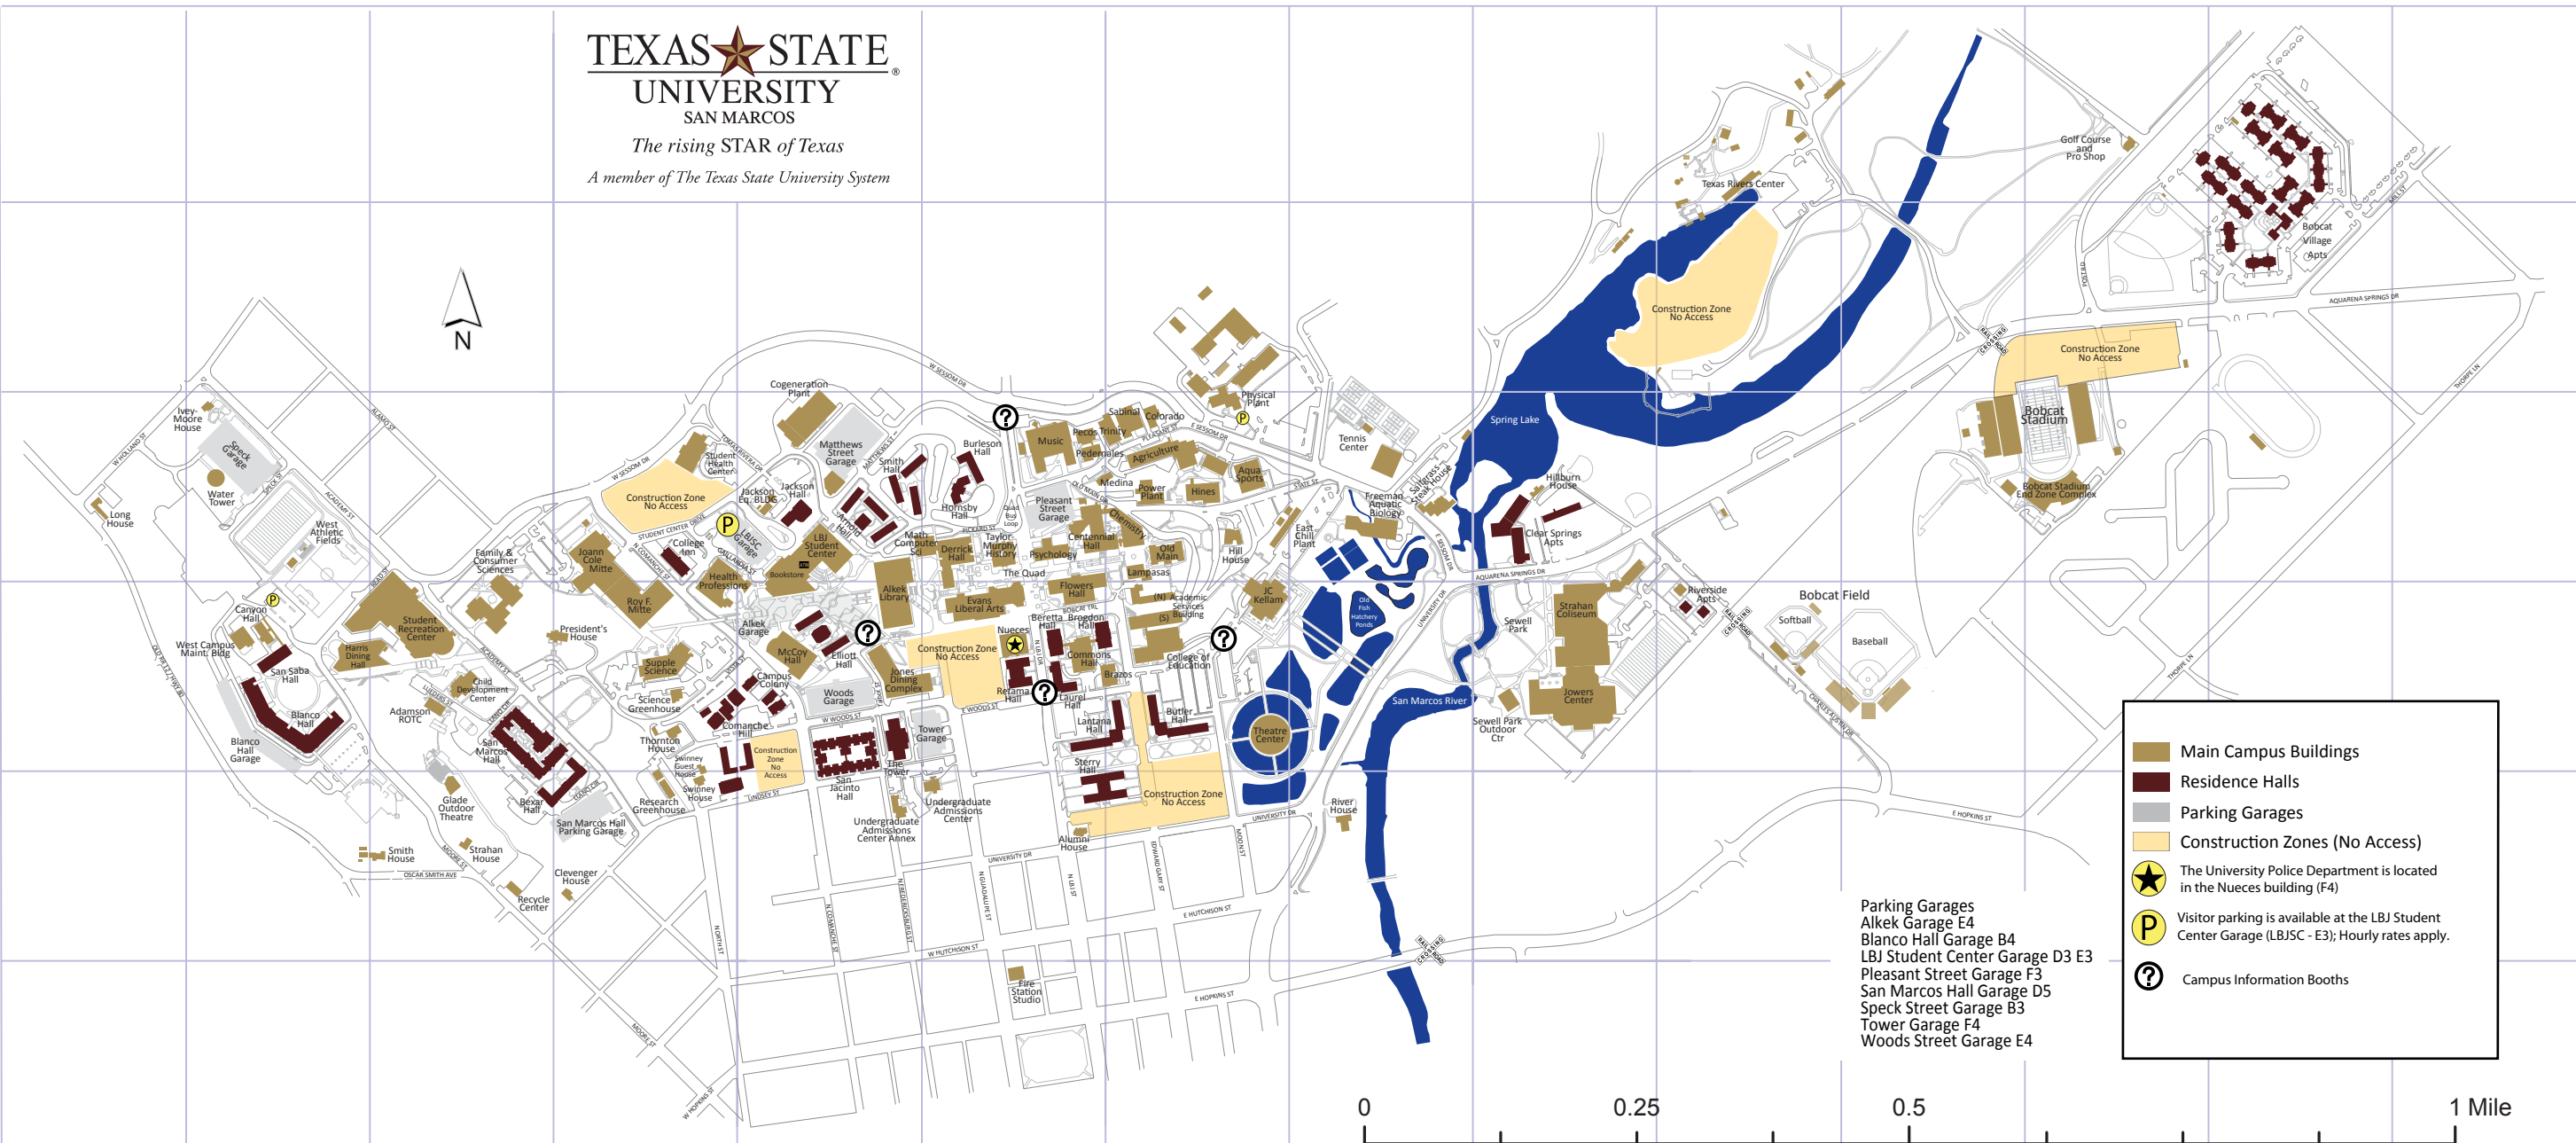

A B C D E F G H I J K L M N

TEXAS STATE UNIVERSITY
SAN MARCOS
The rising STAR of Texas
A member of The Texas State University System

1
2
3
4
5
6

Legend:

- Main Campus Buildings
- Residence Halls
- Parking Garages
- Construction Zones (No Access)
- The University Police Department is located in the Nueces building (F4)
- Visitor parking is available at the LBJ Student Center Garage (LBJS-C - E3); Hourly rates apply.
- Campus Information Booths

Parking Garages
Alkek Garage E4
Blanco Hall Garage B4
LBJ Student Center Garage D3 E3
Pleasant Street Garage F3
San Marcos Hall Garage D5
Speck Street Garage B3
Tower Garage F4
Woods Street Garage E4

GENERAL BUILDING INDEX

Academic Services Building North G4
Academic Services Building South G4
Adamson ROTC C4
Agriculture G3 G4
Alkek Library E3 E4
Alumni House F5
Aqua Sports Center G3
Baseball Field K4
Bobcat Stadium L3
Bobcat Stadium End Zone Complex L3
Brazos G4
Canyon Hall B4
Centennial Hall F3
Chemistry G3
Child Development Center C4
Clevenger House D5
Cogeneration Plant E3
Colorado G3
Commons Hall F4
Derrick Hall F3
East Chill Plant G3
Education, College of G4
Evans Liberal Arts F4
Family & Consumer Sciences C4
Fire Station Studio F6
Flowers Hall F4
Freeman Aquatic Biology H3
Glade Outdoor Theatre C5

Golf Course L1
Harris Dining Hall B4 C4
Health Professions D3 D4
Hillburn House I3
Hill House G3
Hines Academic Ctr G3
Ivey-Moore House B3
Jackson Equipment Bldg E3
JC Kellam G4
Joann Cole Mitte D3
Jones Dining Complex E4
Jowers Center I4
Lampasas G3
LBJ Student & Visitor Ctr E3
Long House A3
Math Computer Science E3 F3
McCoy Hall E4
Medina G3
Music F3
Nueces F4
Old Main G3
Pecos F3
Pedernales F3
Physical Plant G2
Power Plant G3
President's House C4 D4
Psychology F3
Quad, The F3

Recycling Center C5
Research Greenhouse D5
River House H5
Roy F. Mitte D4
Sabinal G3
Saltgrass Steak House H3
Science Greenhouse D4
Sewell Park Outdoor Ctr I4
Smith House C5
Softball Field J4
Strahan House C5
Student Health Center D3
Student Recreation Center C4
Supple Science D4
Swinney House & Guest House D4 D5
Taylor-Murphy History F3
Tennis Center H3
Texas Rivers Center J1
Theatre Center G4
Thornton International House D4
Trinity G3
Undergraduate Admissions Center F5
Undergraduate Admissions Annex E5
University Bookstore E3
University Performing Arts Ctr B5
West Campus Maintenance Bldg B4

RESIDENCE HALL

Arnold Hall E3
Beretta Hall F4
Bexar Hall D5
Blanco Hall B4
Brogdon Hall F4
Burlinson Hall F3
Butler Hall G4
College Inn D3
Elliott Hall E4
Hornsby Hall F3
Jackson Hall E3
Lantana Hall F4 G4
Laurel Hall F4
Retama Hall F4
San Jacinto Hall E4
San Marcos Hall C4
San Saba Hall B4
Smith Hall E3
Sterry Hall F5 G5
Tower, The E4
APARTMENTS
Bobcat Village M1
Campus Colony E4
Clear Springs I3
Comanche Hill D4 E4
Riverside J4

COLLEGES