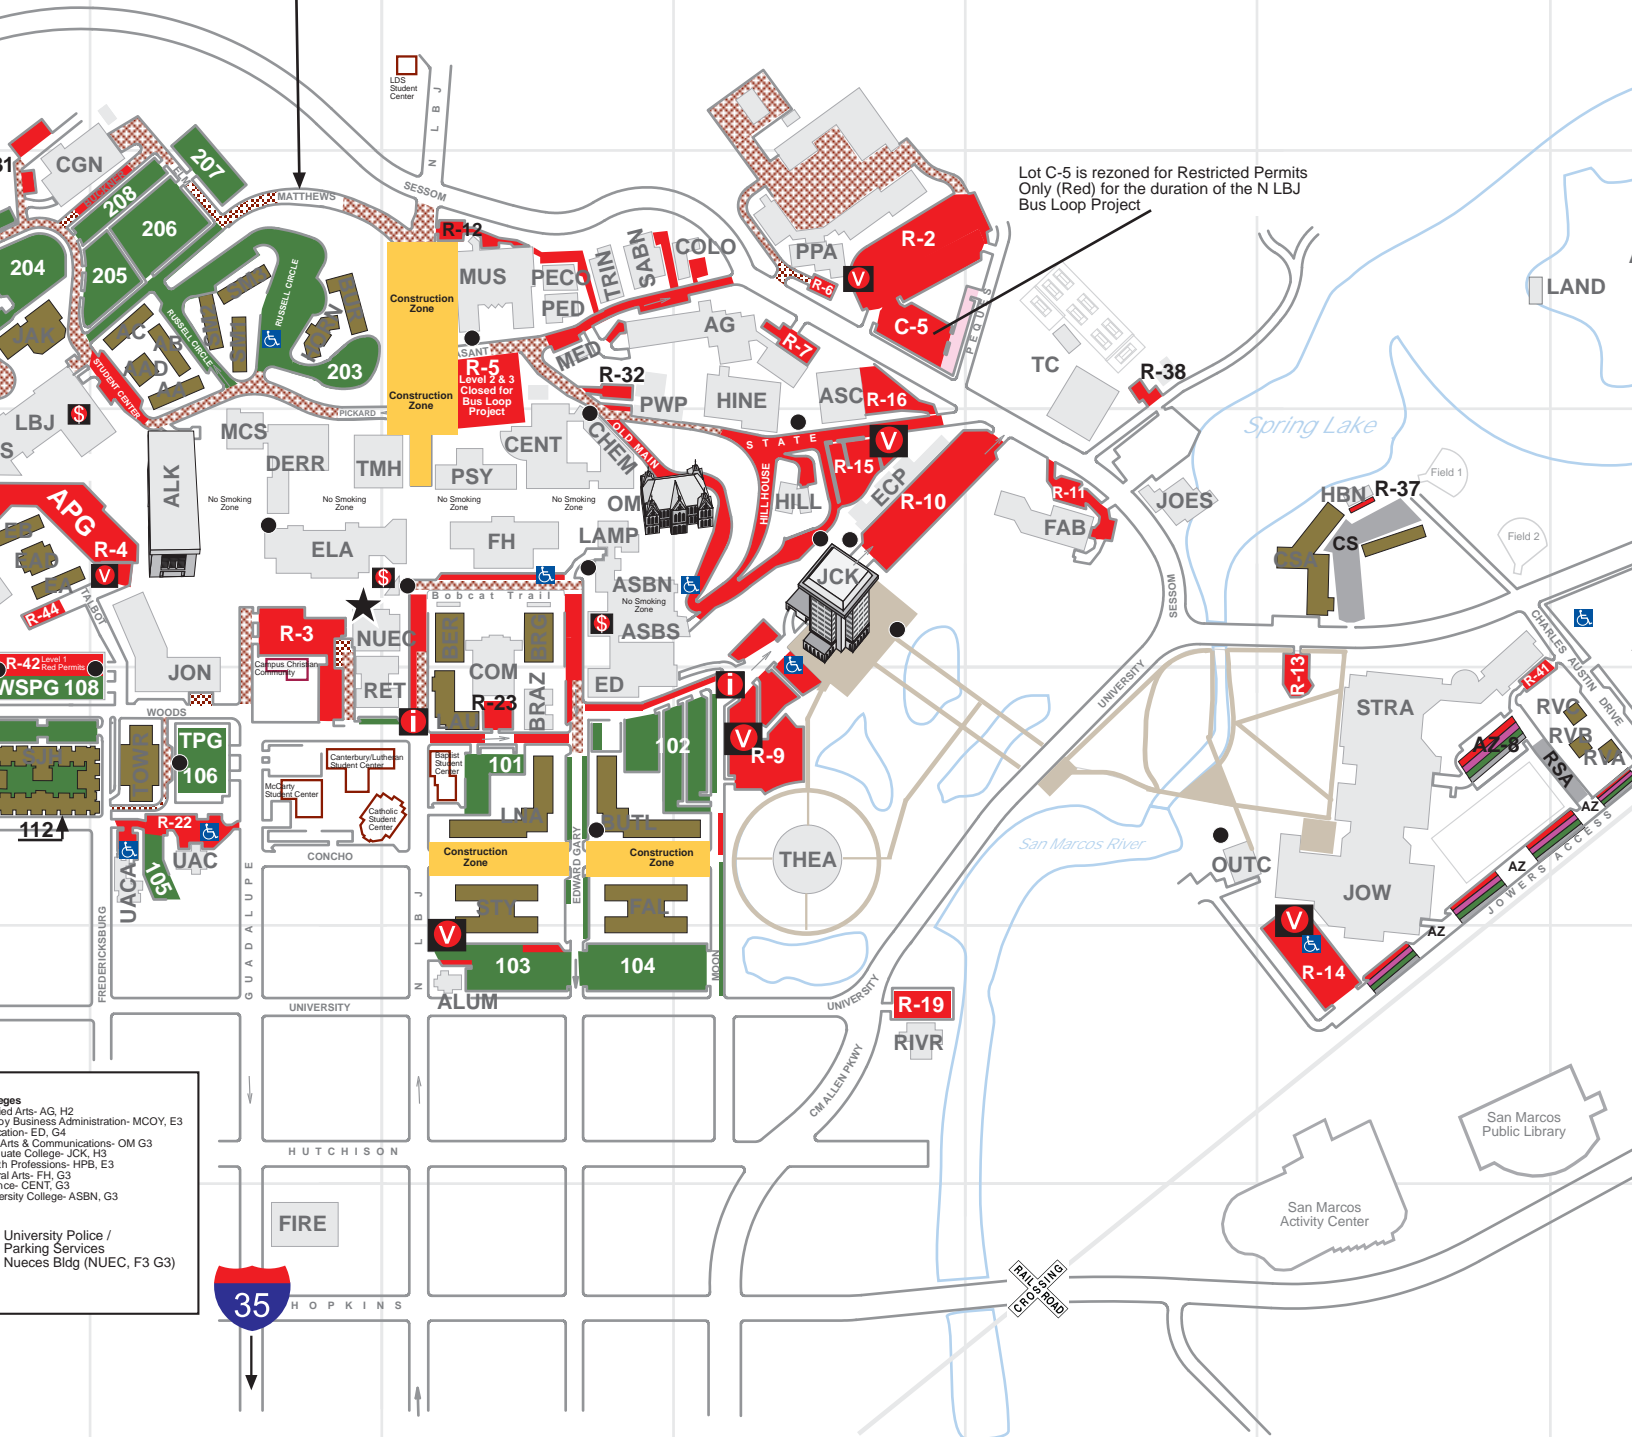

During the N LBJ Bus Loop Project East Bound Matthews Street is closed. West Bound Matthews will remain open

Lot C-5 is rezoned for Restricted Permits Only (Red) for the duration of the N LBJ Bus Loop Project

Abbr	Name & Map Grid
LAND	The Landing, J2
LBJ	LBJ Student & Visitor Ctr, E3
LONG	Long House, A1
LPG	LBJ Parking Garage, E2
MCOY	McCoy Hall, E3
MCS	Math Computer Science, F3
MED	Medina, G2
MOOR	Ivey-Moore House, B1
MUS	Music, G2
NUEC	Nueces, F3 G3
OM	Old Main, G3
OUTC	Sewell Park Outdoor Ctr, I4
JOES	Joe's Crab Shack, I3
PECO	Pecos, G2
PED	Pedernales, G2
PPA	Physical Plant Admin., H2
PRES	President's House, D3
PRIN	University Press/West Warehouse, A1
PRO	Texas State Pro Shop, N1
PSPG	Pleasant Street Parking Garage, G2
PSY	Psychology, G3
PWP	Power Plant, G2 G3
RECY	Recycling Center, C4 C5

Abbr	Name & Map Grid
RFM	Roy F Mitte Technology & Physics, D3
RIVR	River House, H5
SABN	Sabinal, G2
SCIG	Science Greenhouse, D3
SCS	Strahan Tram Stop, K3
SFD	Softball Field, K4
SHC	Student Health Center, E2
SMIT	Smith House, C4
SMPG	San Marcos Hall Parking Garage, D4
SRC	Student Recreation Center, C3
STAD	Bobcat Stadium, M3
STRA	Strahan Coliseum, J4
STRH	Strahan House, C4
SUPP	Jerome & Catherine Supple Sci, D3
SWGH	Swinney Guest House, D4
SWIN	Swinney House, D4
TC	Tennis Center, I2
THEA	Theatre Center, H4
THOR	Thornton House, D4
TMH	Taylor-Murphy History, F3 G3
TPG	The Tower Parking Garage, F4
TRIN	Trinity, G2
TRC	Texas Rivers Center, K1