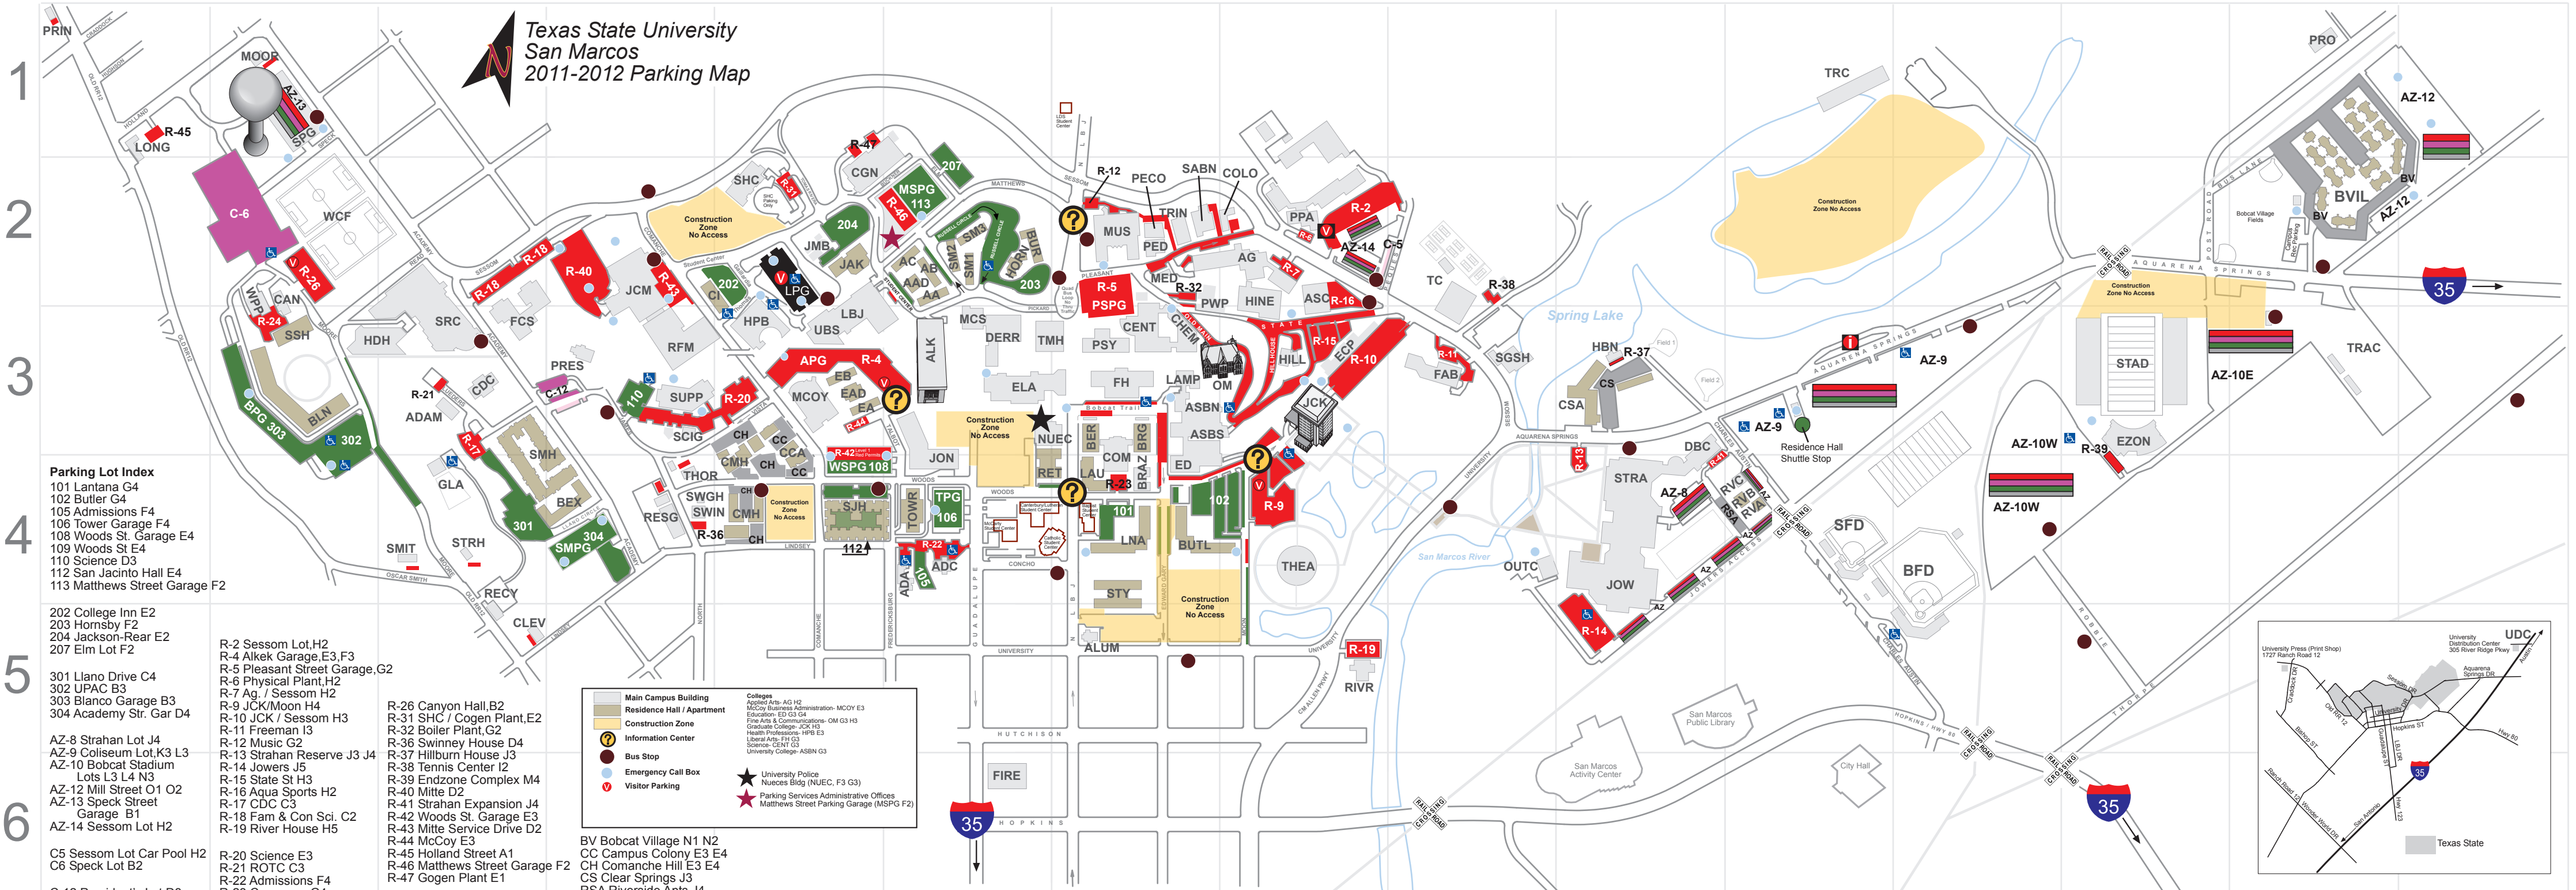

Texas State University
San Marcos
2011-2012 Parking Map

Parking Lot Index

101 Lantana G4
102 Butler G4
105 Admissions F4
106 Tower Garage F4
108 Woods St. Garage E4
109 Woods St E4
110 Science D3
112 San Jacinto Hall E4
113 Matthews Street Garage F2

202 College Inn E2
203 Hornsby F2
204 Jackson-Rear E2
207 Elm Lot F2

301 Llano Drive C4
302 UPAC B3
303 Blanco Garage B3
304 Academy Str. Gar B4

AZ-8 Strahan Lot J4
AZ-9 Coliseum Lot, K3 L3
AZ-10 Bobcat Stadium
Lots L3 L4 N3
AZ-12 Mill Street O1 O2
AZ-13 Speck Street
Garage B1
AZ-14 Sessom Lot H2

C5 Sessom Lot Car Pool H2
C6 Speck Lot B2

C-12 President's Lot D3

R-2 Sessom Lot, H2
R-4 Alkek Garage, E3, F3
R-5 Pleasant Street Garage, G2
R-6 Physical Plant, H2
R-7 Ag. / Sessom H2
R-9 JCK/Moon H4
R-10 JCK / Sessom H3
R-11 Freeman I3
R-12 Music G2
R-13 Strahan Reserve J3 J4
R-14 Jowers J5
R-15 State St H3
R-16 Aqua Sports H2
R-17 CDC C3
R-18 Fam & Con Sci. C2
R-19 River House H5

Residence Halls

Abbr Name & Map Grid
STRH Strahan House C4
SUPP Supple Science D3
SWGH Swinney Guest House D4
SWIN Swinney House D4
TC Tennis Center I2
THEA Theatre Center H4
THOR Thornton International House D4
TMH Taylor-Murphy History F3 G3
TRAC Track & Field Facility N3
TRC Texas Rivers Center K1
TRIN Trinity G2
TPG The Tower Parking Garage F4
UBS University Bookstore E3
UDC University Distribution Center 05 (City Map)